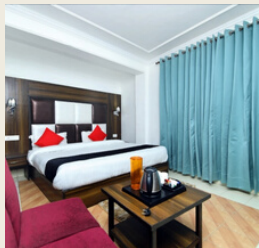

Hotel Laxmi Palace !!!

Mussoorie

About Laxmi Palace , Mussoorie

For travellers visiting Mussoorie, Mussoorie Hill House - Laxmi Palace is an excellent choice for rest and rejuvenation. Well-known for its romantic environment and proximity to great restaurants and attractions, Mussoorie Hill House - Laxmi Palace makes it easy to enjoy the best of Mussoorie. If you like cafes, Mussoorie Hill House - Laxmi Palace is conveniently located near Little Llama Cafe, Cafe Ivy, and JW Cafe.